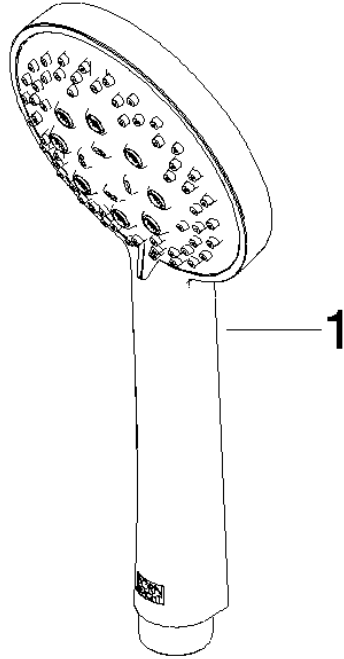

ST 050 203 1892

- slide bar
- Pipe diameter 18 mm
- rosettes Ø 55 mm
- gauge 800 mm
- metal shower hose 1750mm with integrated anti-twist protection
- shower hose connector 3/8"
- Three or five settings: COMPACT RAIN, COMPACT SOFT FLOW, COMPACT AQUAPRESSURE FLOW, max. flow rate 15 l/min (at 3 bar)
- Function from: 7 l/min
- spray head Ø 100mm

- slide bar
- Pipe diameter 18 mm
- rosettes Ø 55 mm
- gauge 800 mm
- metal shower hose 1750mm with integrated anti-twist protection
- shower hose connector 3/8"

This article does not include a hand shower!

TARA Shower set - Chrome

TARA

ST 050 203 1892

TARA Shower set - Chrome

TARA

ST 050 203 1892

TARA Shower set - Chrome

TARA

ST 050 203 1892

ST 050 203 1892

mm [inches]

Flow rate chart

Certificates

LGA_29984.

DVGW_DW-
6517DN0129.

WRAS_2210003.