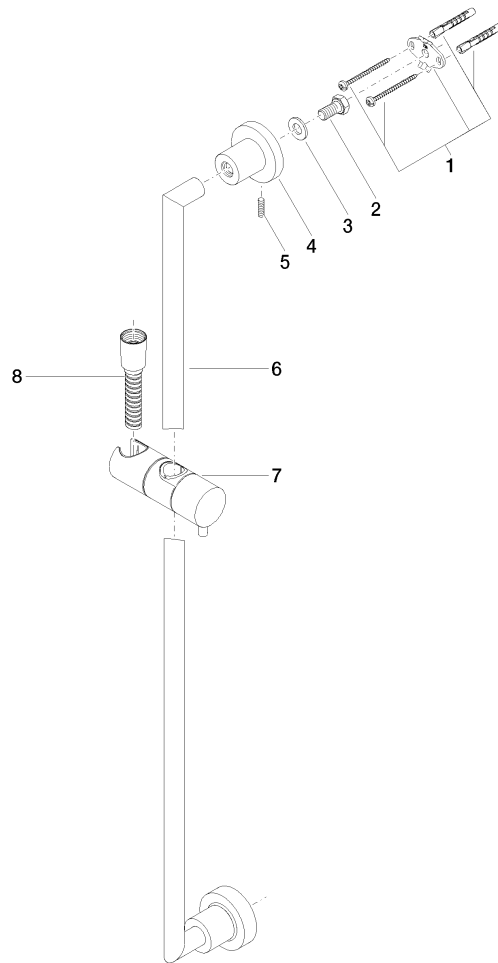

ST 050 203 1892

- slide bar
- Pipe diameter 18 mm
- rosettes Ø 55 mm
- gauge 800 mm
- metal shower hose 1750mm with integrated anti-twist protection
- shower hose connector 3/8"
- Three or five settings: COMPACT RAIN, COMPACT SOFT FLOW, COMPACT AQUAPRESSURE FLOW, max. flow rate 15 l/min (at 3 bar)
- Function from: 7 l/min
- spray head Ø 100mm

Individual components of this set

You need the following components for this set

1x 26 413 892-00

1x 28 018 979-00

TARA Shower set - Chrome

TARA

ST 050 203 1892

ST 050 203 1892

- slide bar
- Pipe diameter 18 mm
- rosettes Ø 55 mm
- gauge 800 mm
- metal shower hose 1750mm with integrated anti-twist protection
- shower hose connector 3/8"

This article does not include a hand shower!

Required miscellaneous

	Hand shower FlowReduce - Chrome	28 018 979-00 0010
---	--	-----------------------

ST 050 203 1892

Certificates

WRAS_2009048. ACS_20 ACC LY 738. IAPMO_4976 (1).

Spare parts list

No.	Item Number	Name	Quantity used	Delivery time
1	05 17 20 739 00 90	fixing set	2	2
2	09 30 30 071 90	screw	2	2
3	09 30 11 046 90	disc	2	2
4	08 17 89 505-00	holder	2	10
5	04 31 11 113 00 90	pin	2	2
6	05 28 22 590 00-00	bar	1	10
7	12 580 970-00	Slide unit - Chrome	1	10
8	28 322 970-00	Metal shower hose 1/2" x 3/8" x 1750 mm - Chrome	1	2