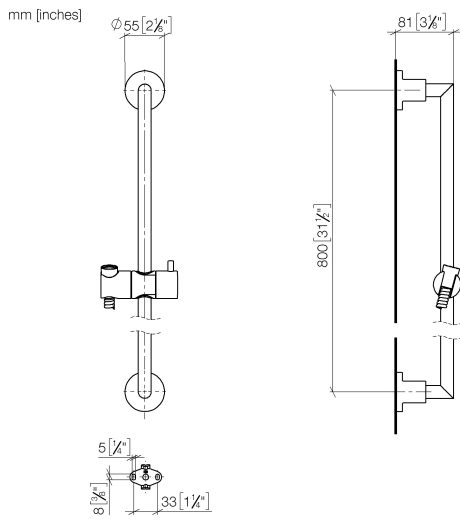

ST 050 203 1892

- slide bar
- Pipe diameter 18 mm
- rosettes Ø 55 mm
- gauge 800 mm
- metal shower hose 1750mm with integrated anti-twist protection
- shower hose connector 3/8"
- Three or five settings: COMPACT RAIN, COMPACT SOFT FLOW, COMPACT AQUAPRESSURE FLOW, max. flow rate 15 l/min (at 3 bar)
- Function from: 7 l/min
- spray head Ø 100mm

- slide bar
- Pipe diameter 18 mm
- rosettes Ø 55 mm
- gauge 800 mm
- metal shower hose 1750mm with integrated anti-twist protection
- shower hose connector 3/8"

This article does not include a hand shower!

Required miscellaneous

	Hand shower FlowReduce - Chrome	28 018 979-00 0010
---	--	-----------------------

ST 050 203 1892

Certificates

WRAS_2009048. ACS_20 ACC LY 738. IAPMO_4976 (1).

Spare parts list

No.	Item Number	Name	Quantity used	Delivery time
1	05 17 20 739 00 90	fixing set	2	2
2	09 30 30 071 90	screw	2	2
3	09 30 11 046 90	disc	2	2
4	08 17 89 505-00	holder	2	10
5	04 31 11 113 00 90	pin	2	2
6	05 28 22 590 00-00	bar	1	10
7	12 580 970-00	Slide unit - Chrome	1	10
8	28 322 970-00	Metal shower hose 1/2" x 3/8" x 1750 mm - Chrome	1	2

ST 050 203 1892

- Three or five settings: COMPACT RAIN, COMPACT SOFT FLOW, COMPACT AQUAPRESSURE FLOW, max. flow rate 15 l/min (at 3 bar)
- with anti-scale system
- spray head Ø 100mm
- 1/2" connection
- WRAS 1704043
- Function from: 7 l/min